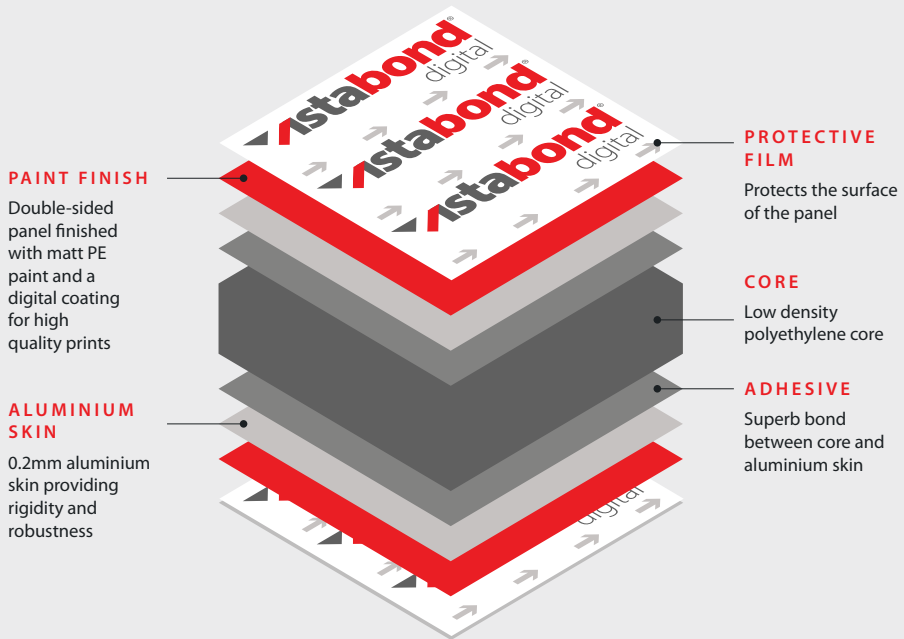

# Aluminium Composite Panels

for sign, display and printing applications

Our specially designed digital coating helps you achieve outstanding brightness and vibrancy with printed colours. Vistabond Digital also uses our unique technology to offer superior ink-adhesion.